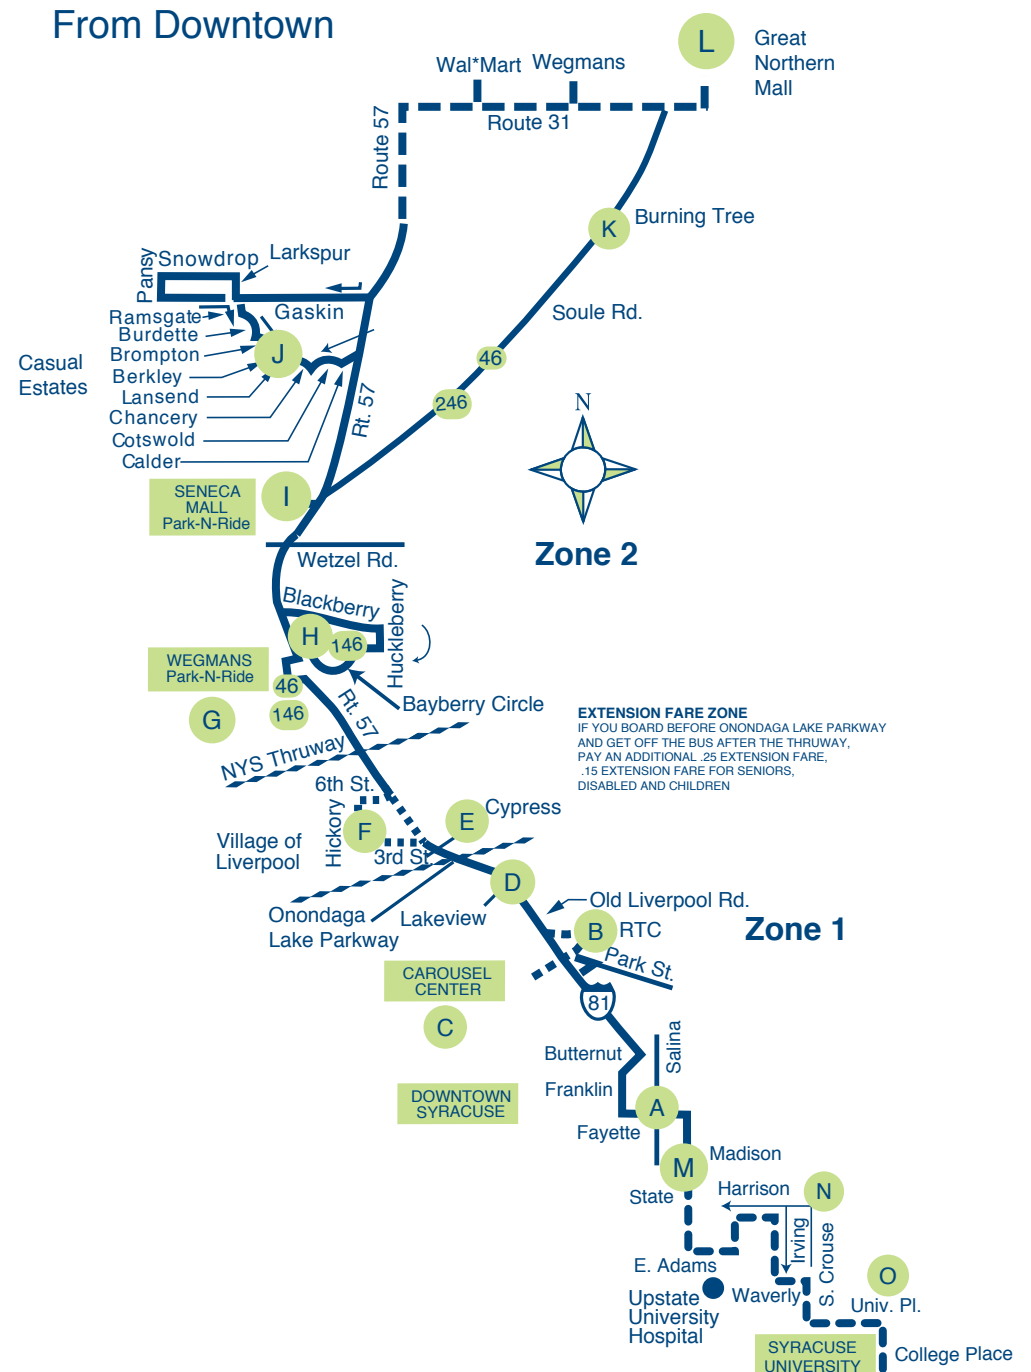

From Downtown