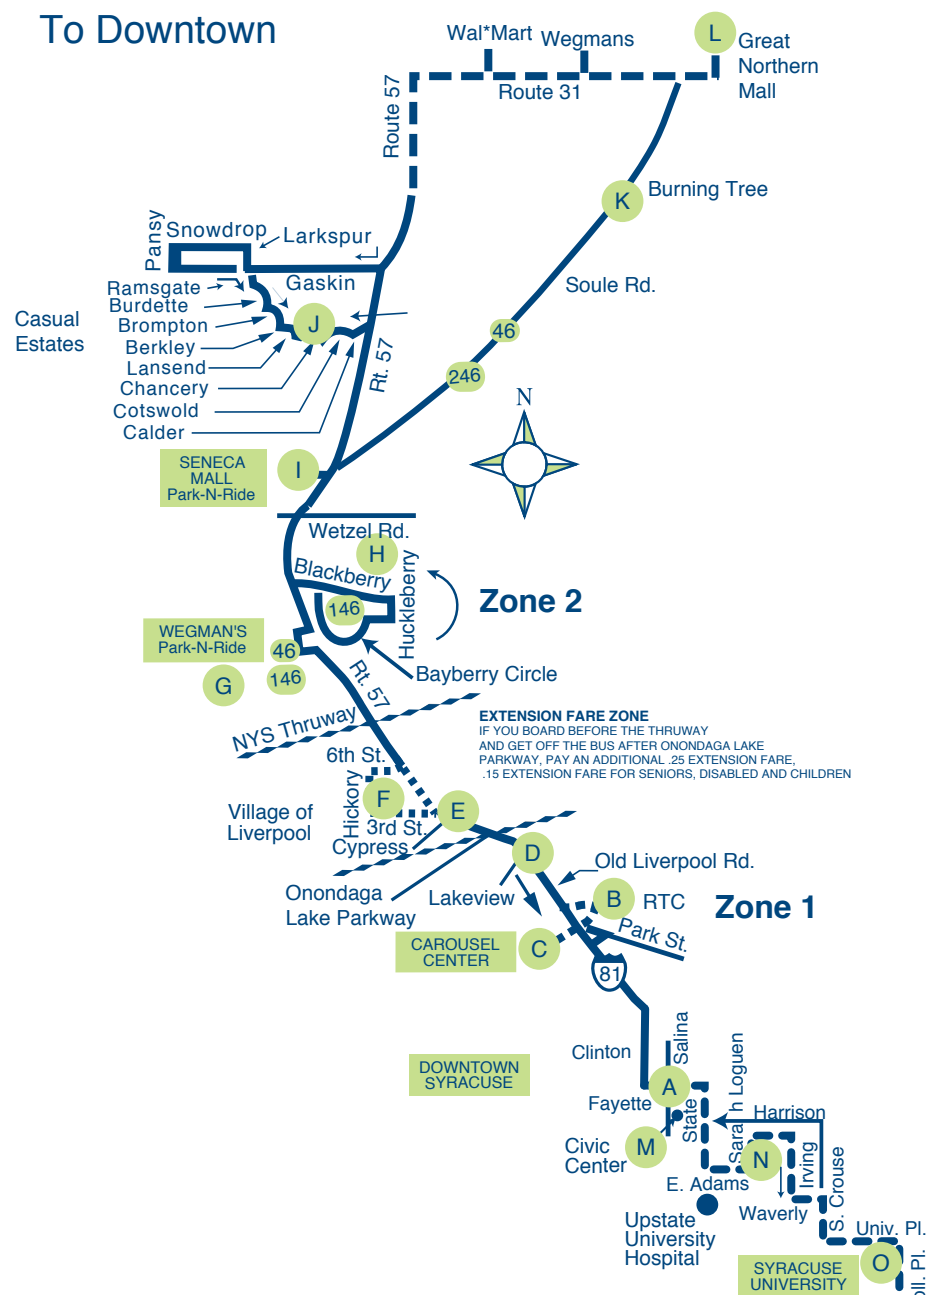

To Downtown