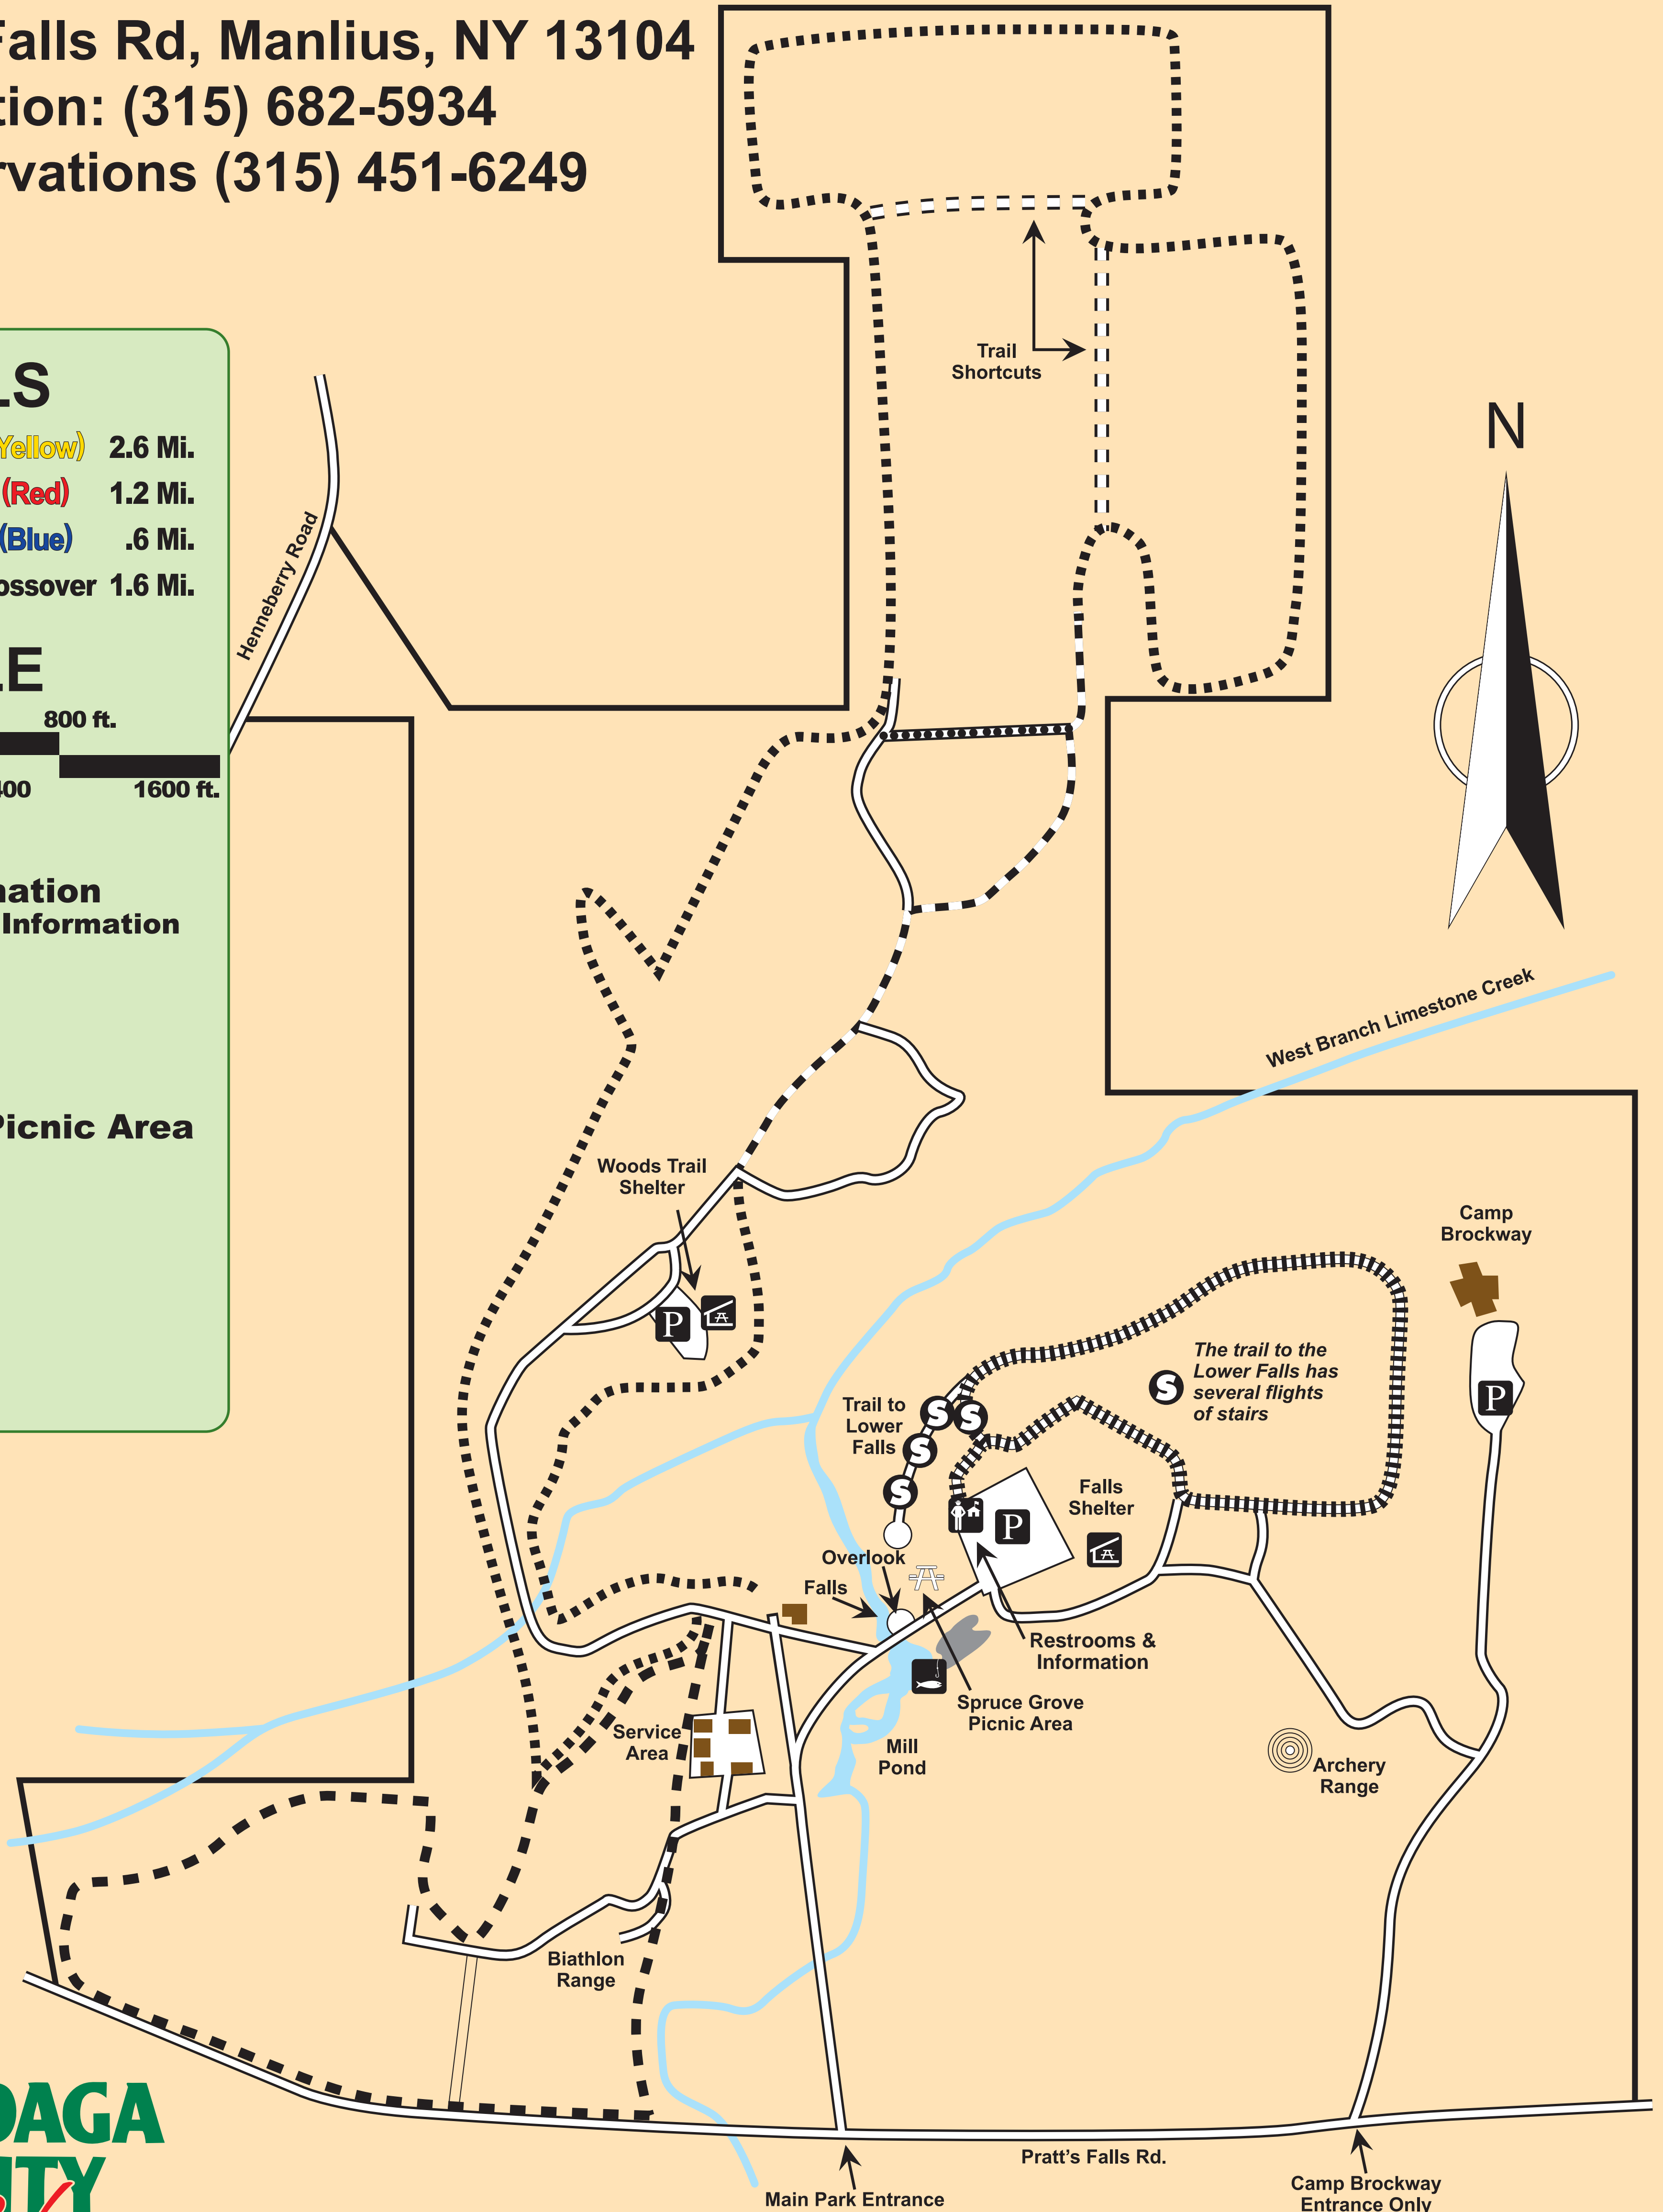

## TRAILS

- ..... North Rim (Yellow) 2.6 Mi.
- ■ ■ West Branch (Red) 1.2 Mi.
- ||||| Falls Trail (Blue) .6 Mi.
- ..... North Rim Crossover 1.6 Mi.

## SCALE

 **Park Information**  
Restrooms & Information

 **Parking**

 **Sheltered Picnic Area**

 **Fishing**

 **Stairs**

**ONONDAGA COUNTY**  
*Parks*

OnondagaCountyParks.com